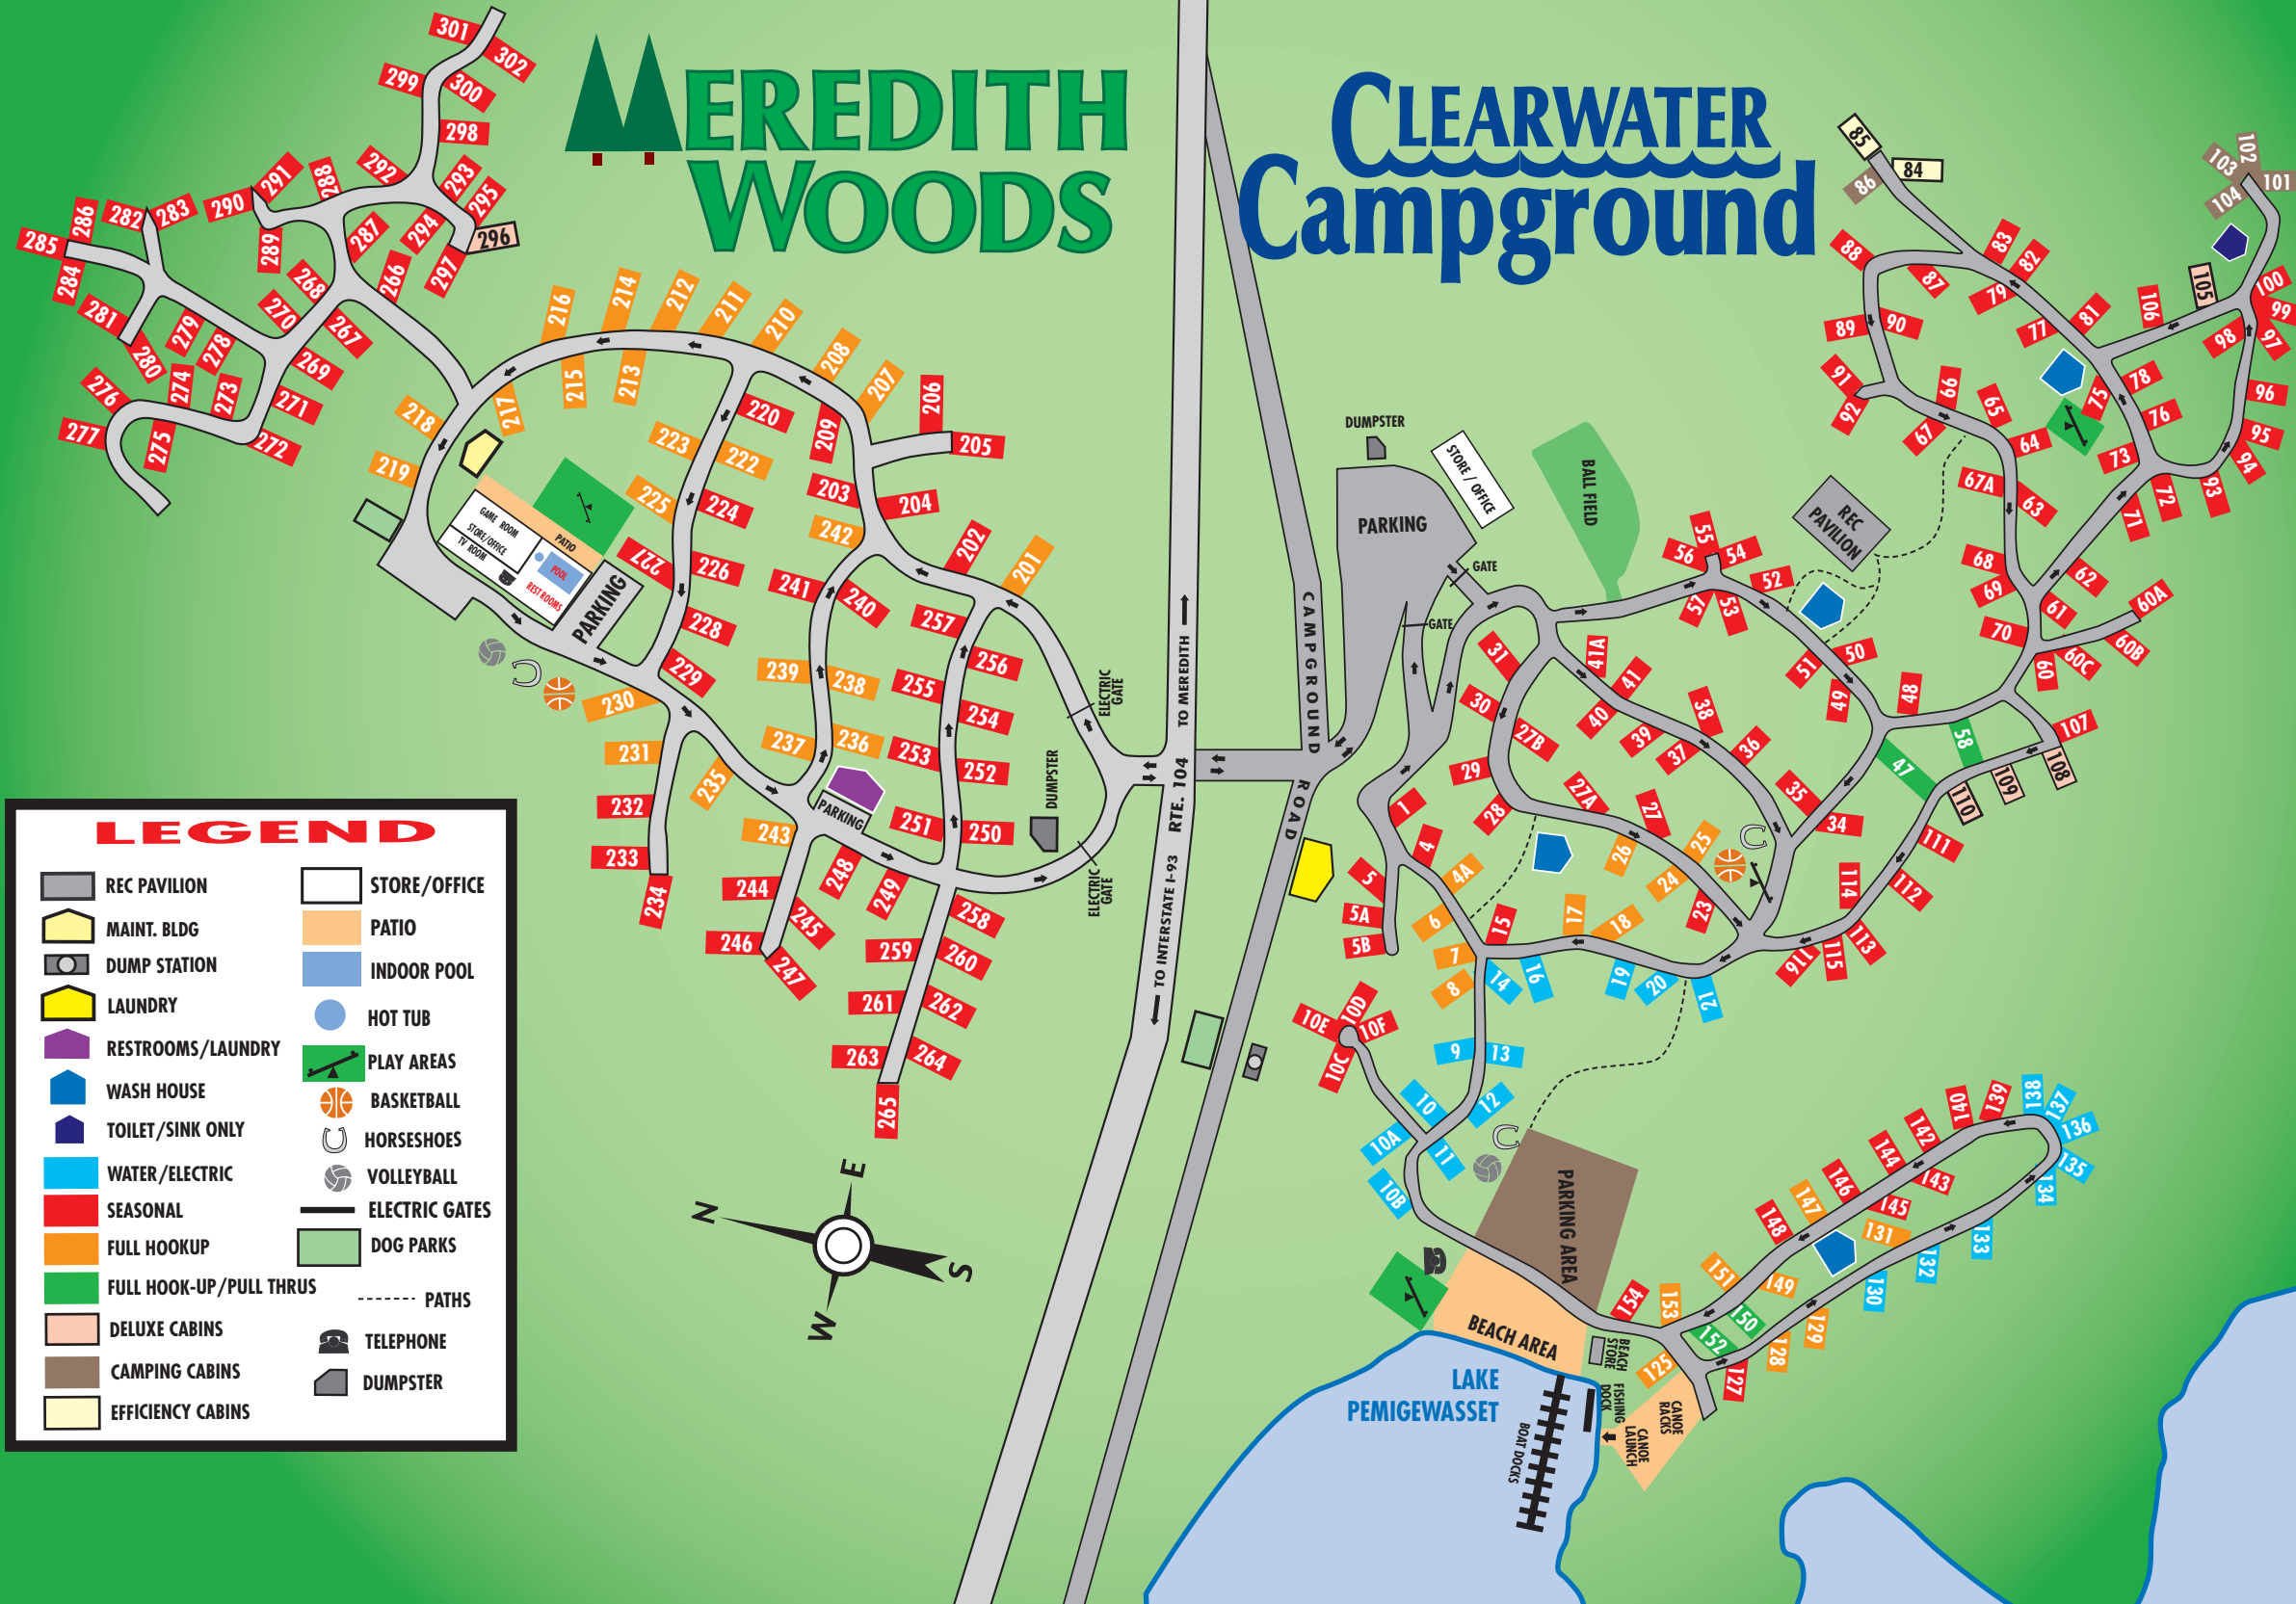

MEREDITH WOODS

CLEARWATER Campground

LEGEND	
REC PAVILION	STORE/OFFICE
MAINT. BLDG	PATIO
DUMP STATION	INDOOR POOL
LAUNDRY	HOT TUB
RESTROOMS/LAUNDRY	PLAY AREAS
WASH HOUSE	BASKETBALL
TOILET/SINK ONLY	HORSESHOES
WATER/ELECTRIC	VOLLEYBALL
SEASONAL	ELECTRIC GATES
FULL HOOKUP	DOG PARKS
FULL HOOK-UP/PULL THRU	PATHS
DELUXE CABINS	TELEPHONE
CAMPING CABINS	DUMPSTER
EFFICIENCY CABINS	